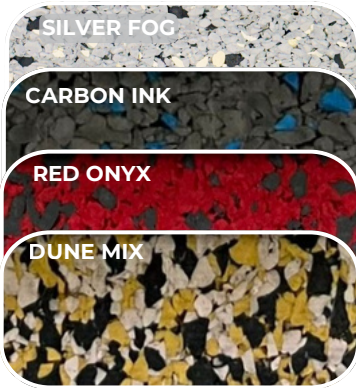

COLOR CHART

Fitness Solutions by **TERRAIN.**

KEY:  TILES  ACCESSORIES  ROLLS  BLOCK

This color chart offers a quick reference for our product range, showcasing available shades and their applications

-  INTERLOCK TILES
-  SQUARE TILES
-  BALLISTIC TILES
-  BALLISTIC PANELS
-  BALLISTIC BLOCKS
-  TARGET
-  CRUMB EDGES
-  GLASS PROTECTORS

It's typical for all pigmented tiles to show subtle color variation from the actuals.

**For enhanced visual consistency, we suggest pairing two complementary colors during installation to mitigate visual color variation between tiles.

-  DUO
-  ACTIVE
-  PUZZLE
-  PERFORMANCE EDGES
-  SKIRTING
-  DUO EDGES

Available in various speckled colors

-  EXTREME
-  EXTREME EDGE
-  EXTREME CORNER

CERTIFICATIONS

CONTACT

+971 4 263 2332 | +971 55 325 2253
 inquiry@terrainfloorings.com
 terrainfloorings.com

COLOR CHART

Fitness Solutions by **TERRAIN.**

-  DUO EPDM
-  DUO
-  PERFORMANCE
-  PERFORMANCE

-  DUO EDGES
-  DUO
-  PERFORMANCE
-  EDGES

-  INFINITY

-  SLED TRACK

NOTE : The product color may appear differently in digital and print formats compared to its actual color.