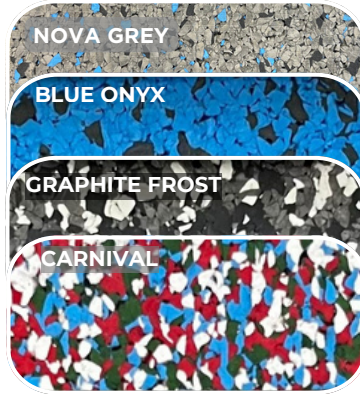

It's typical for all pigmented tiles to show subtle color variation from the actuals.

**For enhanced visual consistency, we suggest pairing two complementary colors during installation to mitigate visual color variation between tiles.

-  DUO
-  ACTIVE
-  PUZZLE
-  PERFORMANCE EDGES
-  SKIRTING
-  DUO EDGES

Available in various speckled colors

-  EXTREME
-  EXTREME EDGE
-  EXTREME CORNER

CERTIFICATIONS

CONTACT

+971 4 263 2332 | +971 55 325 2253
 inquiry@terrainfloorings.com
 terrainfloorings.com

COLOR CHART

Fitness Solutions by **TERRAIN.**

-  DUO EPDM
-  DUO
-  PERFORMANCE
-  PERFORMANCE

-  DUO EDGES
-  DUO
-  PERFORMANCE
-  EDGES

-  INFINITY

-  SLED TRACK

NOTE : The product color may appear differently in digital and print formats compared to its actual color.