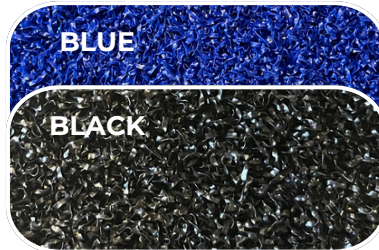

COLOR CHART

Fitness Solutions by **TERRAIN.**

KEY:  TILES  ACCESSORIES  ROLLS  BLOCK

This color chart offers a quick reference for our product range, showcasing available shades and their applications

-  INTERLOCK TILES
-  SQUARE TILES
-  BALLISTIC TILES
-  BALLISTIC PANELS
-  BALLISTIC BLOCKS
-  TARGET
-  CRUMB EDGES
-  GLASS PROTECTORS

It's typical for all pigmented tiles to show subtle color variation from the actuals.

**For enhanced visual consistency, we suggest pairing two complementary colors during installation to mitigate visual color variation between tiles.

-  DUO
-  ACTIVE
-  PUZZLE
-  PERFORMANCE EDGES
-  SKIRTING
-  DUO EDGES

Available in various speckled colors

-  EXTREME
-  EXTREME EDGE
-  EXTREME CORNER

CERTIFICATIONS

CONTACT

+971 4 263 2332 | +971 55 325 2253
 inquiry@terrainfloorings.com
 terrainfloorings.com

COLOR CHART

Fitness Solutions by **TERRAIN.**

-  DUO EPDM
-  DUO
-  PERFORMANCE
-  PERFORMANCE

-  DUO EDGES
-  DUO
-  PERFORMANCE
-  EDGES

-  INFINITY

-  SLED TRACK

NOTE : The product color may appear differently in digital and print formats compared to its actual color.